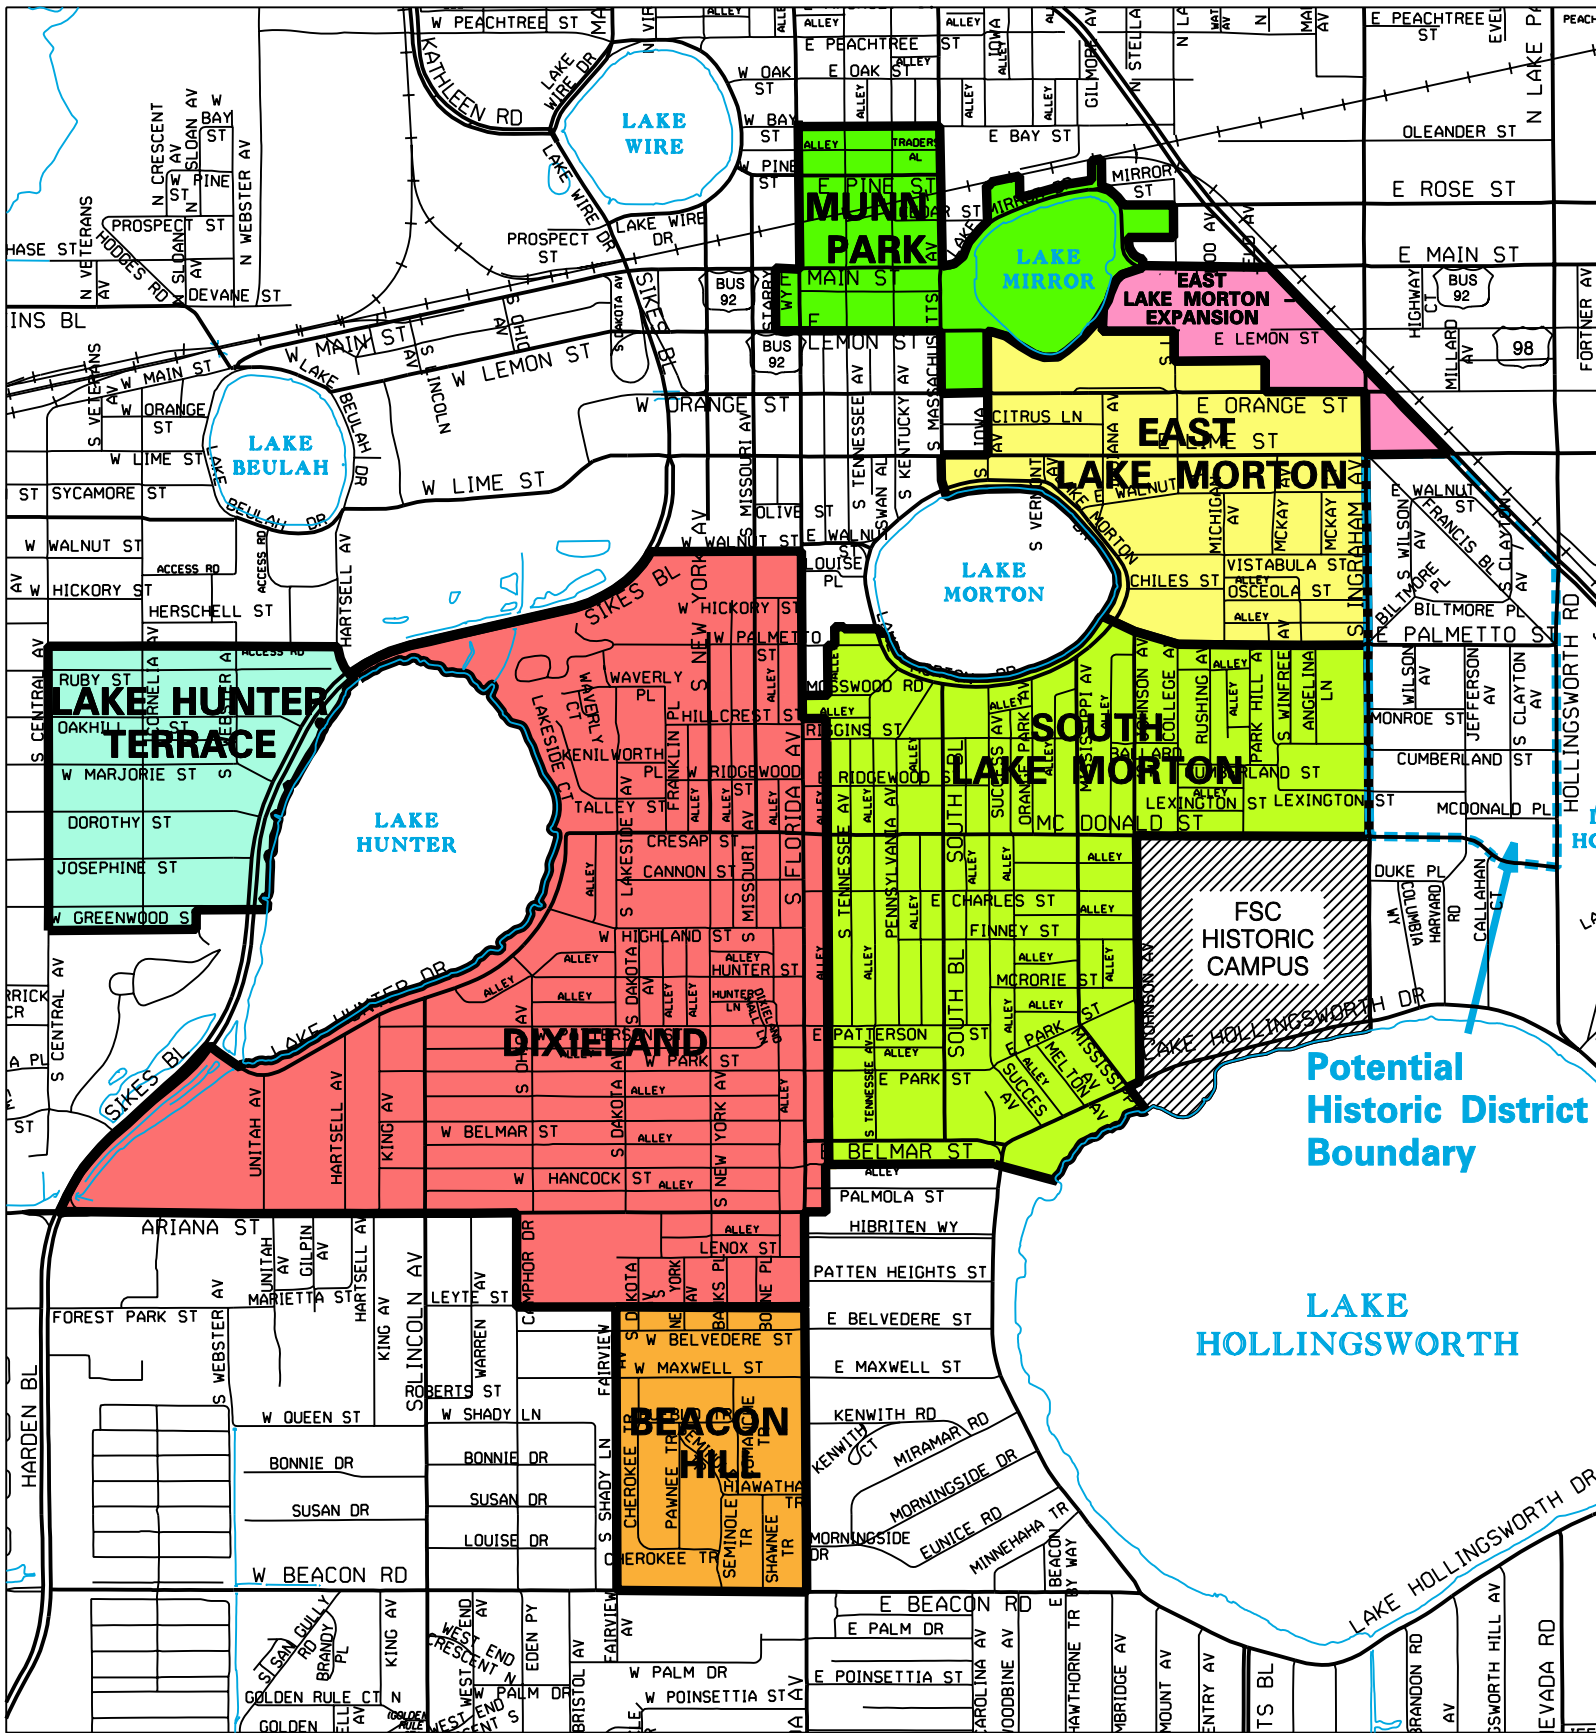

# HISTORIC DISTRICTS

## HISTORIC DISTRICTS

	National Register Listing	Local Listing	Design Guidelines
1. Munn Park	X	X	X
2. South Lake Morton	X	X	X
3. East Lake Morton	X	X	X
4. Beacon Hill	X	X	X
5. Dixieland	X	X	X
6. Lake Hunter Terrace	X	X	X
7. East Lake Morton Expansion		X	X